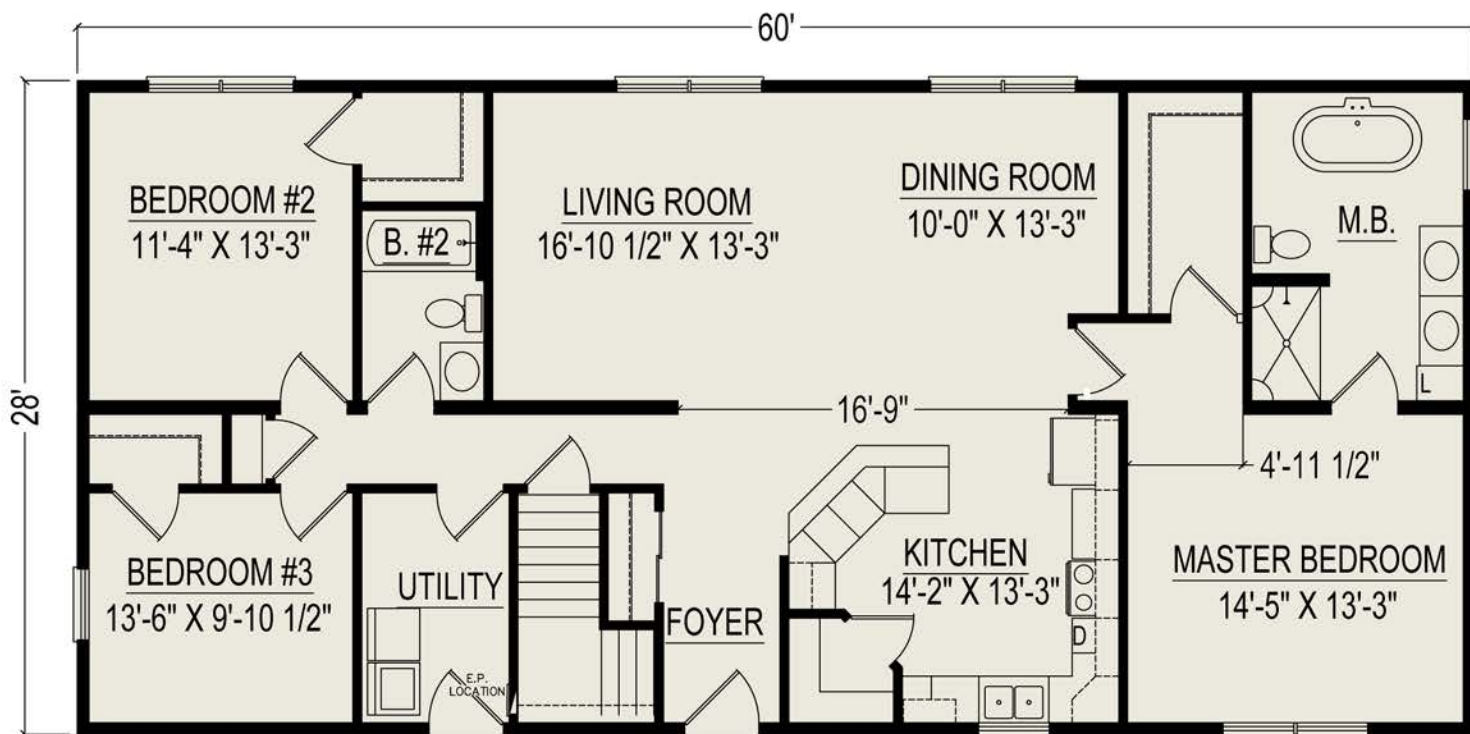

Bridgewood II

3 Bedrooms, 2 Bathrooms, 1680 Square Feet

Some items shown may be optional or constructed on site

Heckaman Homes
 Made by Crafter Building Systems, Inc.
 2676 East Market Street
 Nappanee, IN 46550
 574.773.4167
 HeckamanHomes.com