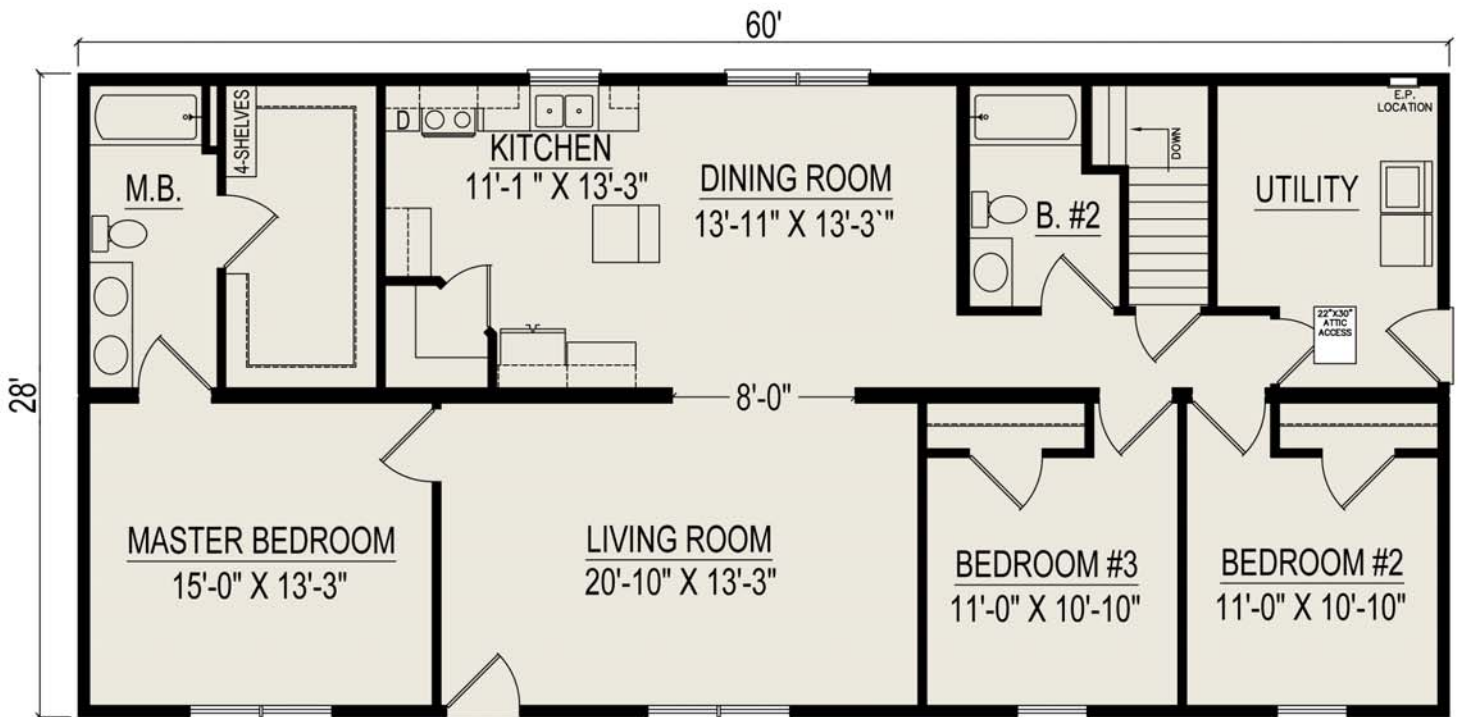

Davenport II

3 Bedrooms, 2 Bathrooms, 1680 Square Feet

Some Items shown may be optional or constructed on site

Heckaman Homes
 Made by Craftech Building Systems, Inc.
 2676 East Market Street
 Nappanee, IN 46550
 574.773.4167
 HeckamanHomes.com