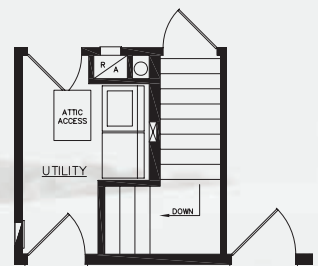

Delaware

SQ. FT.	1,400
DIMENSIONS	28 x 48/52
BEDROOMS	3
BATHS	2

CRAWLSPACE PLAN

BASEMENT PLAN