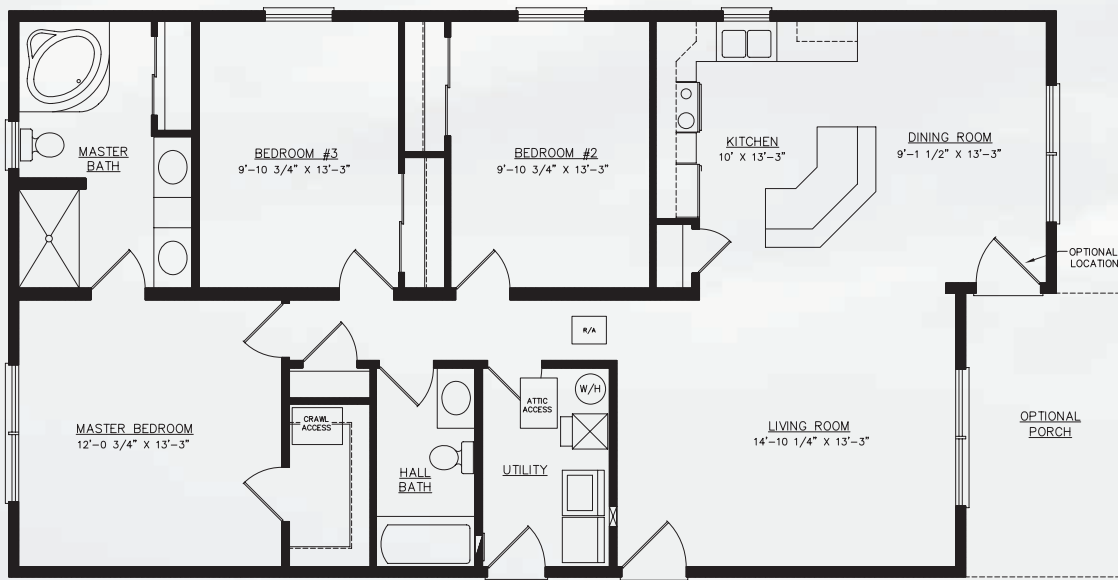

Delaware

SQ. FT.	1,400
DIMENSIONS	28 x 48/52
BEDROOMS	3
BATHS	2

CRAWLSPACE PLAN

BASEMENT PLAN