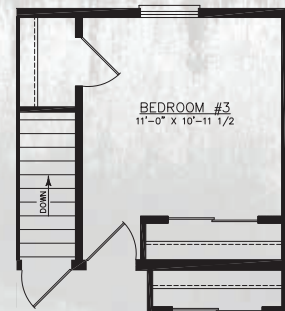

# Homestead

SQ. FT.	1,680
DIMENSIONS	28 x 60
BEDROOMS	3 or 4
BATHS	2

BASEMENT PLAN

CRAWLSPACE PLAN