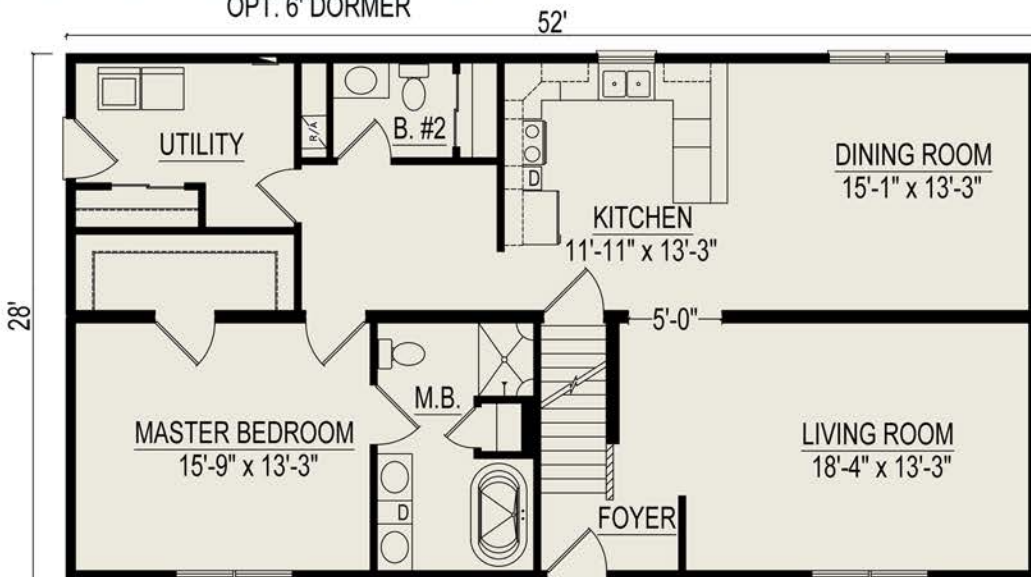

Heckaman Homes
Made by Craftech Building Systems, Inc.
2676 East Market Street
Nappanee, IN 46550
574.773.4167
HeckamanHomes.com

1st Floor Basement Plan