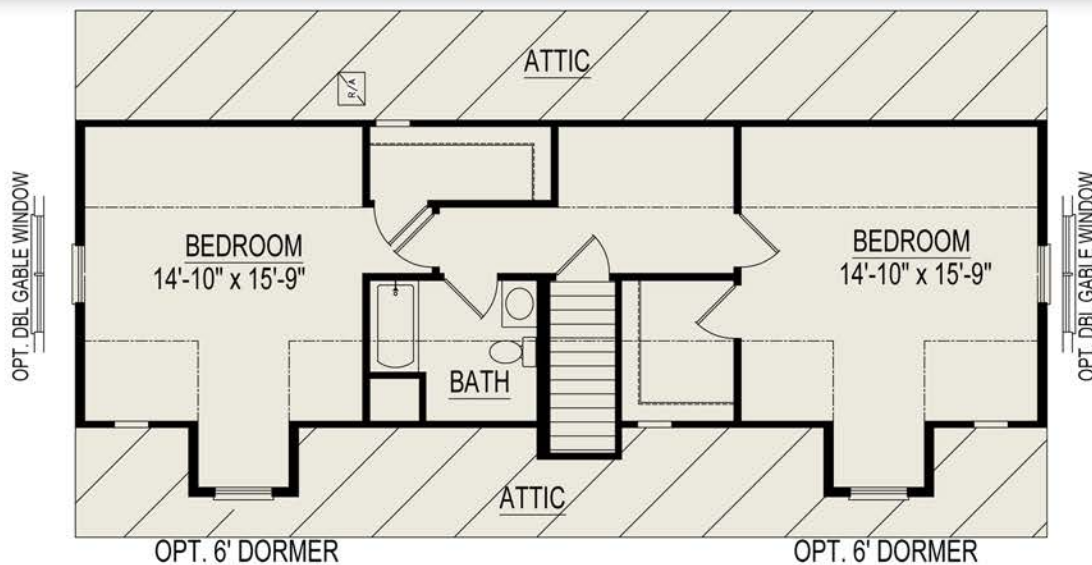

Lakeview II

1 Bedrooms, 1-1/2 Bathrooms, 1456 Square Feet
867 Square Feet for Proposed 2nd Floor

Some Items shown may be optional or constructed on site

Proposed 2nd Floor Plan
(Finished on site by others)