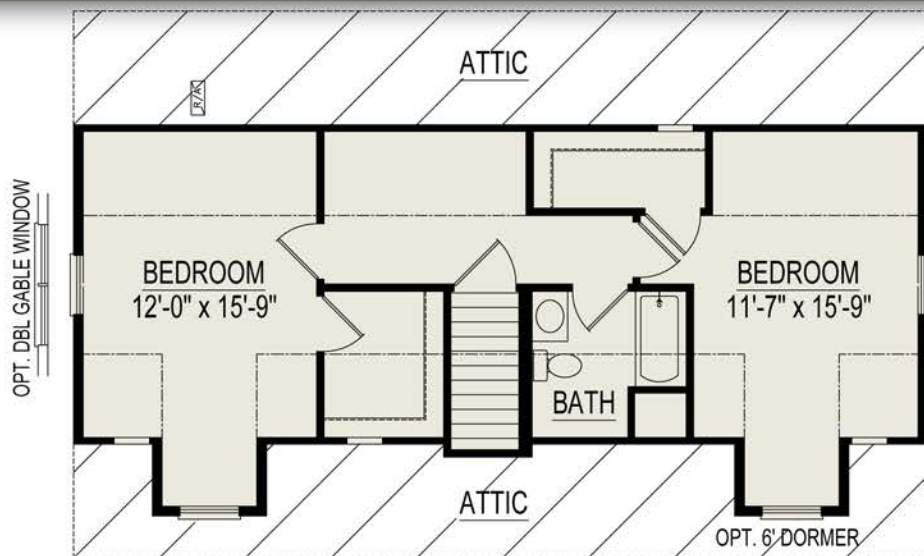

# Providence II 44

1 Bedroom, 2 Bathrooms, 1232 Square Feet  
 741 Square Feet for Proposed 2nd Floor  
 Some Items shown may be optional or constructed on site

Proposed 2nd Floor Plan  
 (Finished on site by others)