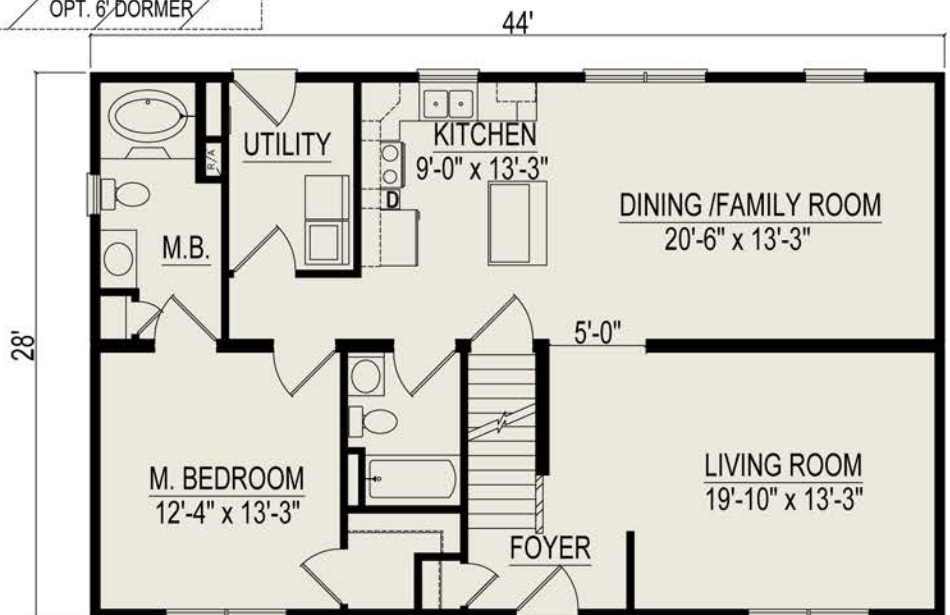

Heckaman Homes
Made by Craftech Building Systems, Inc.
2676 East Market Street
Nappanee, IN 46550
574.773.4167
HeckamanHomes.com

1st Floor Basement Plan