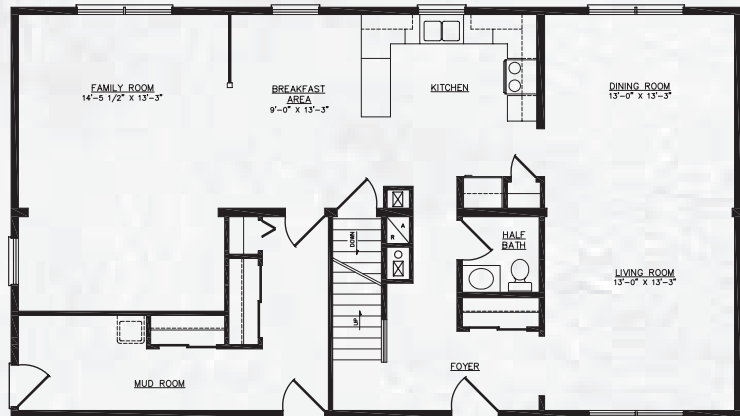

# Roosevelt I & II

SQ. FT.	2,576 (I) 2,856 (II)
DIMENSIONS	28 x 50/52
BEDROOMS	4
BATHS	2 1/2

ROOSEVELT I - FIRST FLOOR  
OPTIONAL INTEGRATED GARAGE

ROOSEVELT II - FIRST FLOOR

ROOSEVELT I & II - SECOND FLOOR