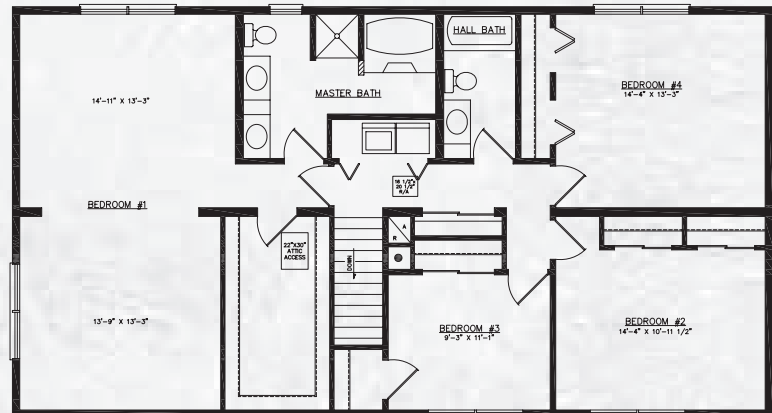

# Roosevelt I & II

SQ. FT.	2,576 (I) 2,856 (II)
DIMENSIONS	28 x 50/52
BEDROOMS	4
BATHS	2 1/2

ROOSEVELT I - FIRST FLOOR  
OPTIONAL INTEGRATED GARAGE

ROOSEVELT II - FIRST FLOOR

ROOSEVELT I & II - SECOND FLOOR