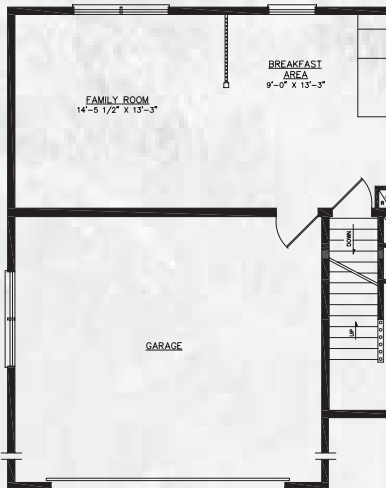

# Roosevelt I & II

SQ. FT.	2,576 (I) 2,856 (II)
DIMENSIONS	28 x 50/52
BEDROOMS	4
BATHS	2 1/2

ROOSEVELT I - FIRST FLOOR  
OPTIONAL INTEGRATED GARAGE

ROOSEVELT II - FIRST FLOOR

ROOSEVELT I & II - SECOND FLOOR