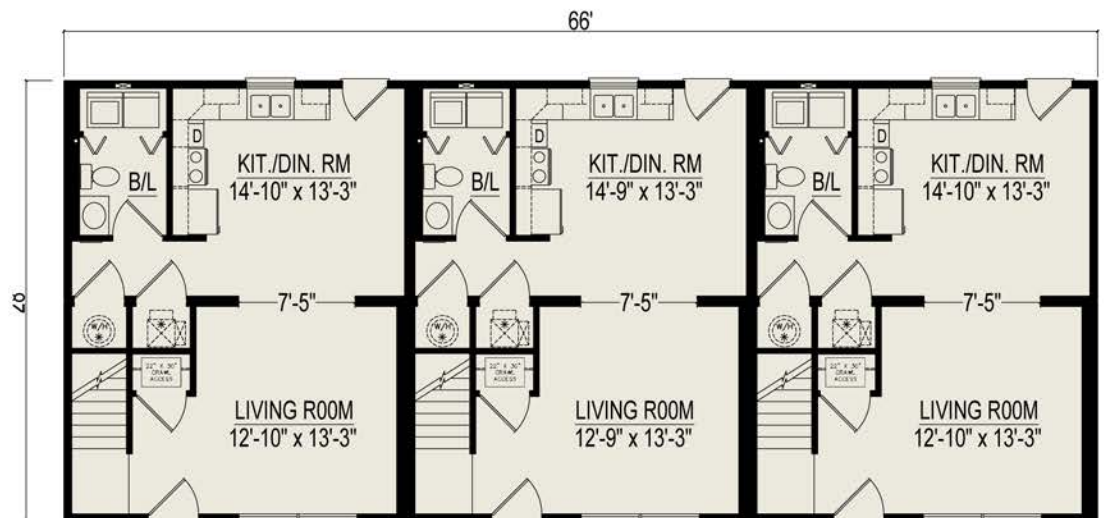

Townhome II Triplex

2 Bedrooms, 2-1/2 Bathrooms,
1,232 Square Feet

Some Items shown may be optional or constructed on site

SECOND FLOOR PLAN

Heckaman Homes
 Made by Craftech Building Systems, Inc.
 2676 East Market Street
 Nappanee, IN 46550
 574.773.4167
 HeckamanHomes.com

FIRST FLOOR PLAN