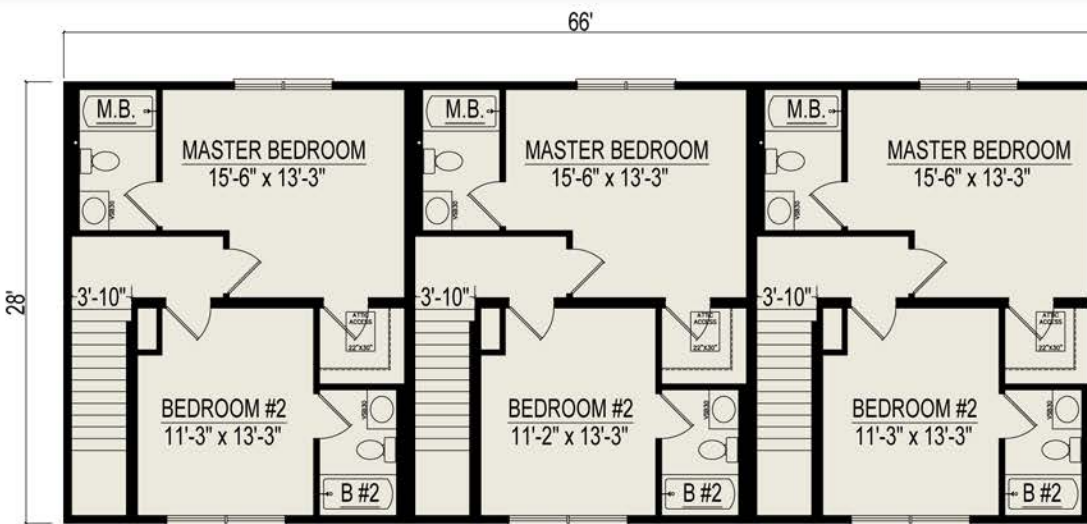

Townhome II Triplex

2 Bedrooms, 2-1/2 Bathrooms,
1,232 Square Feet

Some Items shown may be optional or constructed on site

SECOND FLOOR PLAN

Heckaman Homes
 Made by Craftech Building Systems, Inc.
 2676 East Market Street
 Nappanee, IN 46550
 574.773.4167
 HeckamanHomes.com

FIRST FLOOR PLAN